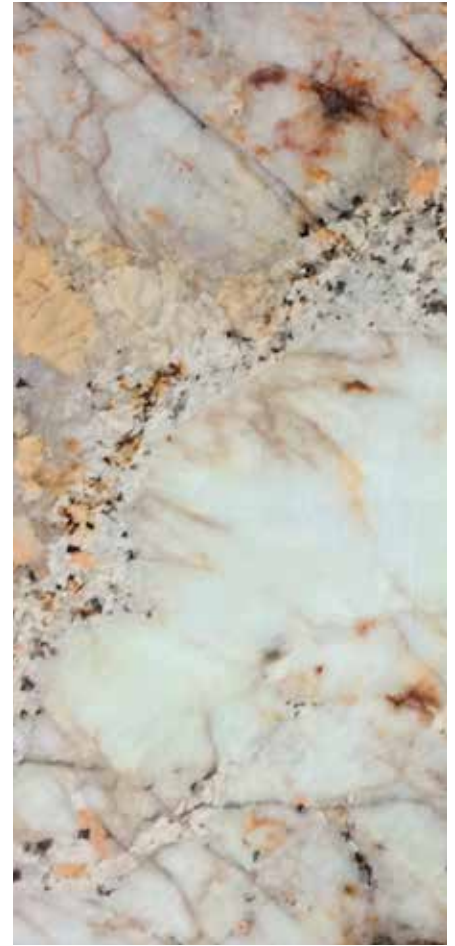

Golden Island