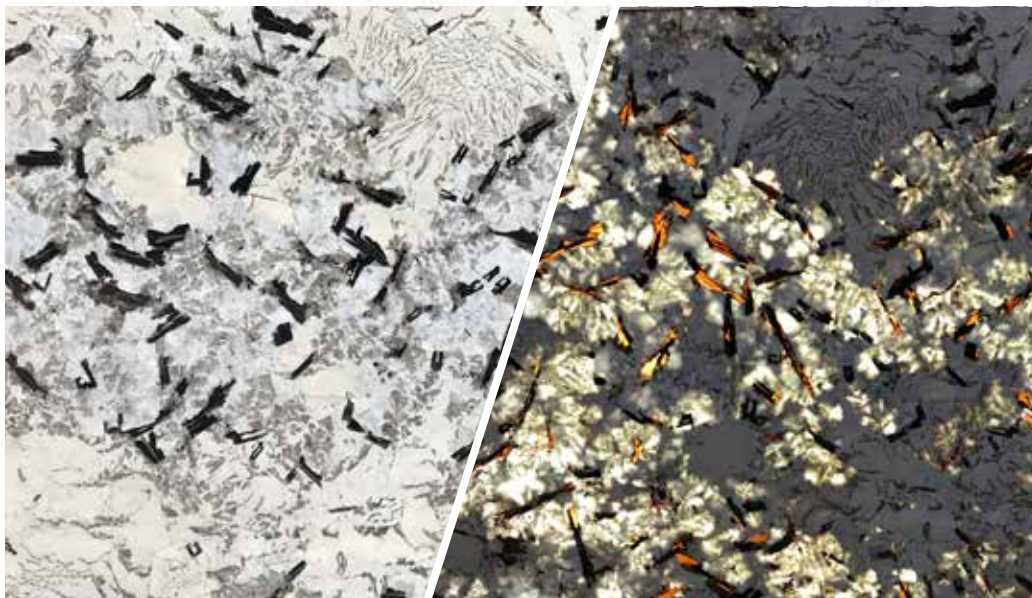

Physical Indexes

Water Absorption [%]: 0,04

Apparent Porosity [%]: 0,107

AUSTRAL ROYALE

OWN QUARRY

Material Type: Quartzite

Minerals Present: Quartz / Talc / Mica / Feldspar / Cristobalite

Physical Indexes

Water Absorption [%]: 0,198

Apparent Porosity [%]: 0,523

Translucent

SWISS ALPS

OWN QUARRY

Material Type: Feldspar (Granite)

Minerals Present: Quartz / Muscovite / Biotite / Ortoclasio / Microcline

Physical Indexes